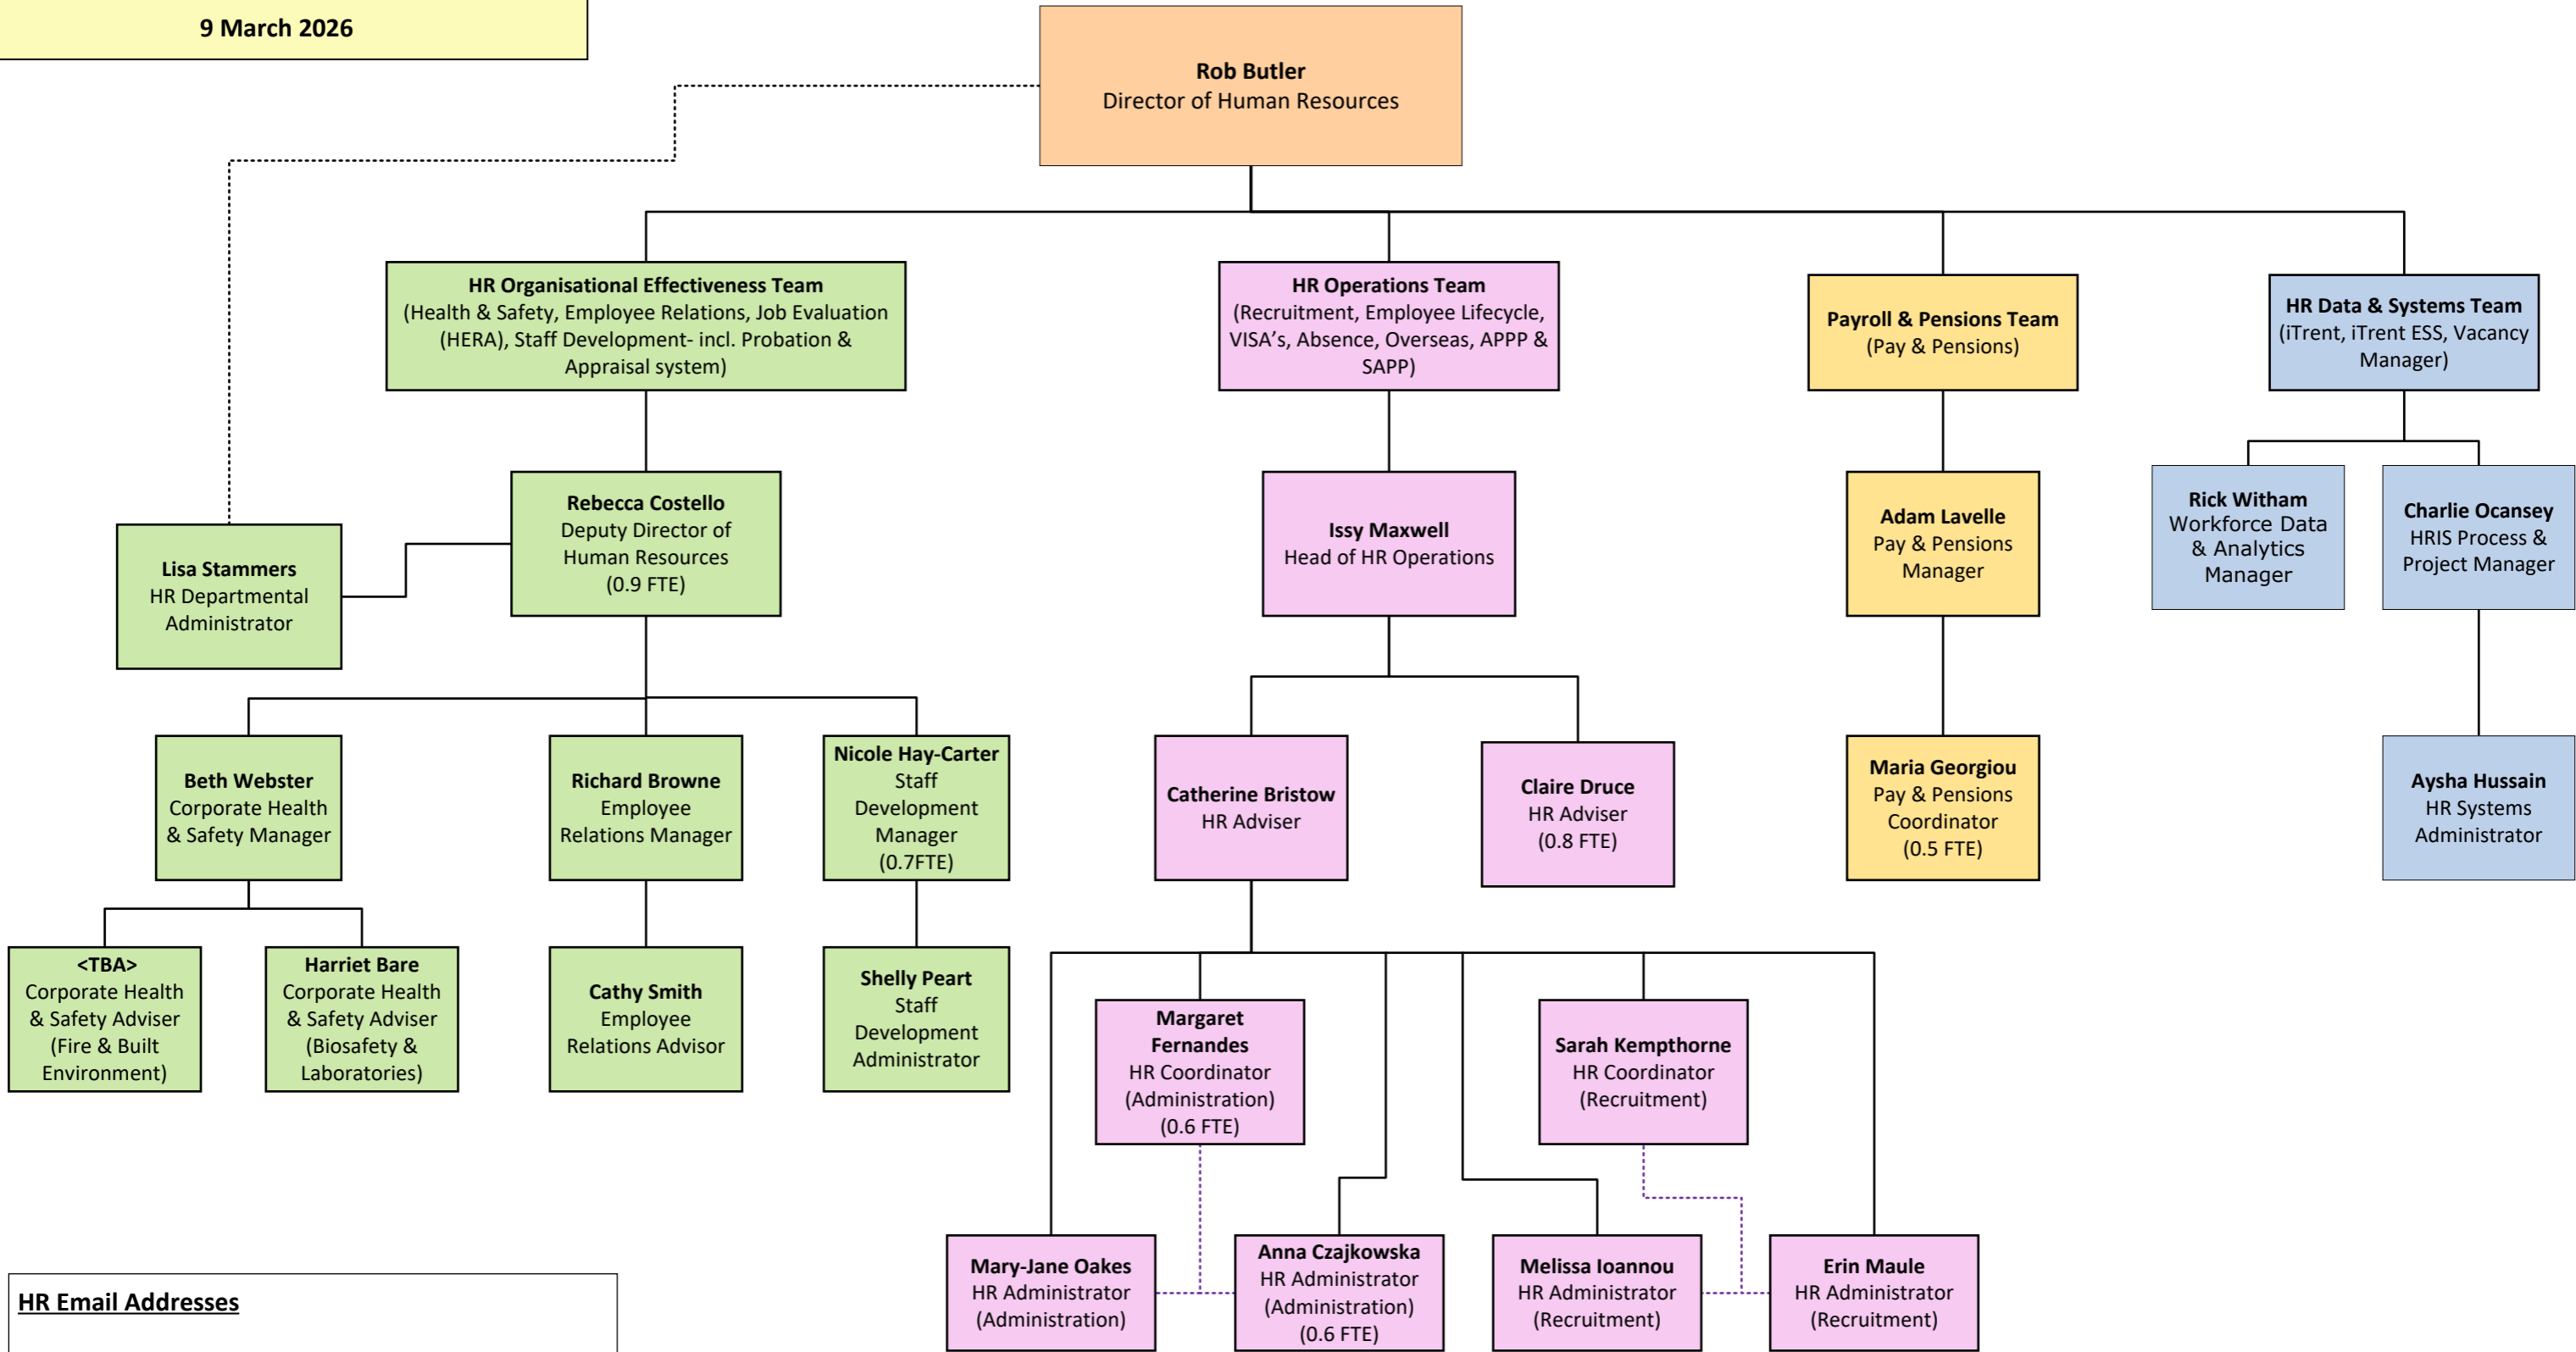

HUMAN RESOURCES ORGANISATION CHART
9 March 2026

HR Email Addresses

Staff Development:	training@rvc.ac.uk
Employee Relations:	hr-emprel@rvc.ac.uk
Health and Safety:	HandSEnquiries@rvc.ac.uk
Payroll:	payrollteam@rvc.ac.uk
HR Systems:	hssystem@rvc.ac.uk
HR Administration:	hradministration@rvc.ac.uk
Recruitment:	hrrecruitment@rvc.ac.uk
HR Queries:	hrqueries@rvc.ac.uk
Sickness:	sickabsence@rvc.ac.uk