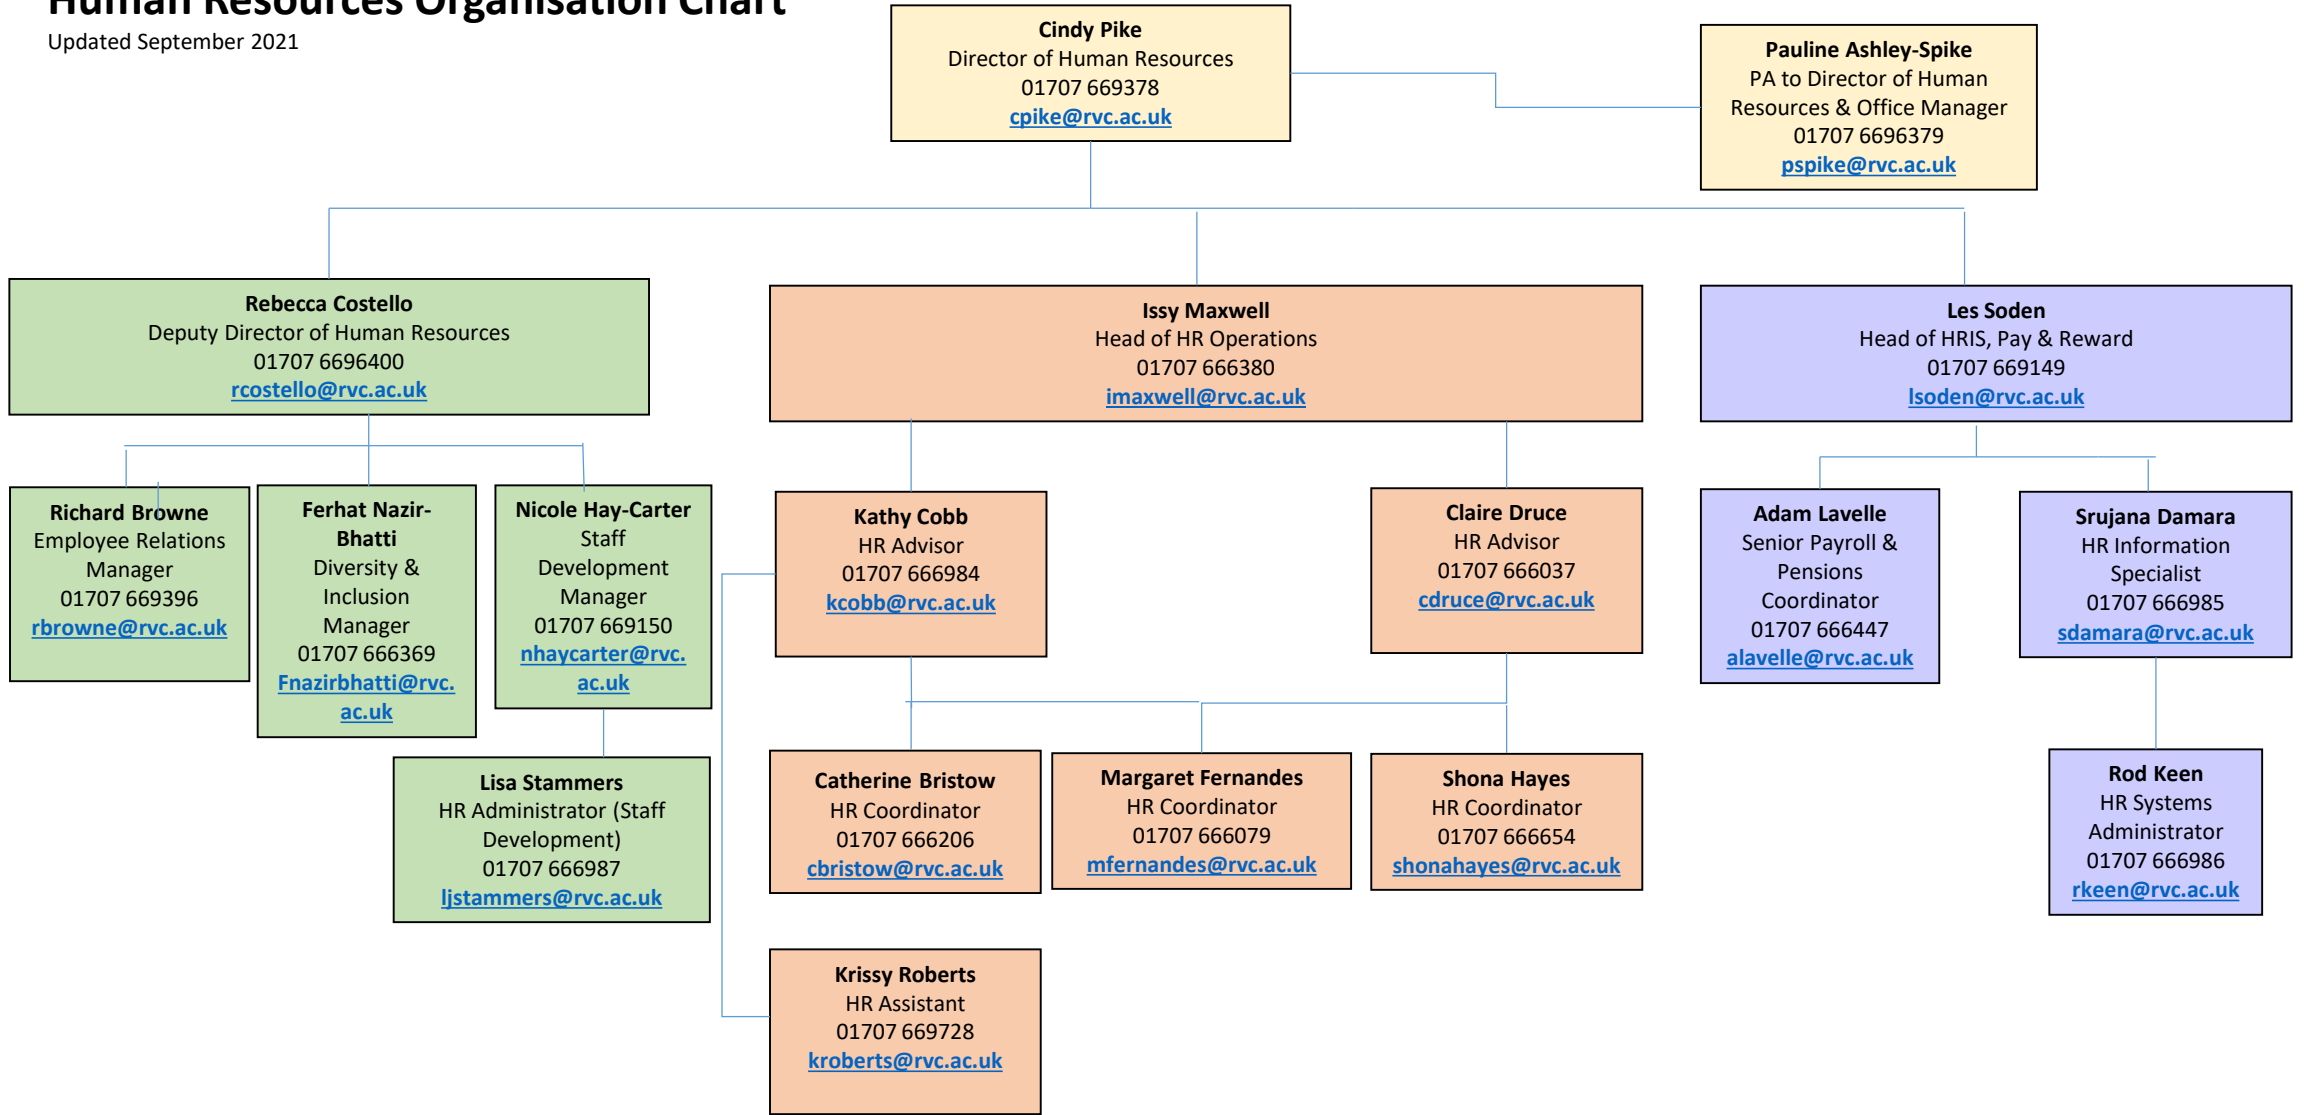

# Human Resources Organisation Chart

Updated September 2021

Group email addresses:

**Development & Training;**  
[training@rvc.ac.uk](mailto:training@rvc.ac.uk)

**General | HR;**  
[hr@rvc.ac.uk](mailto:hr@rvc.ac.uk)

**Payroll;**  
[payrollteam@rvc.ac.uk](mailto:payrollteam@rvc.ac.uk)

**HR Systems;**  
[hrrsystems@rvc.ac.uk](mailto:hrrsystems@rvc.ac.uk)